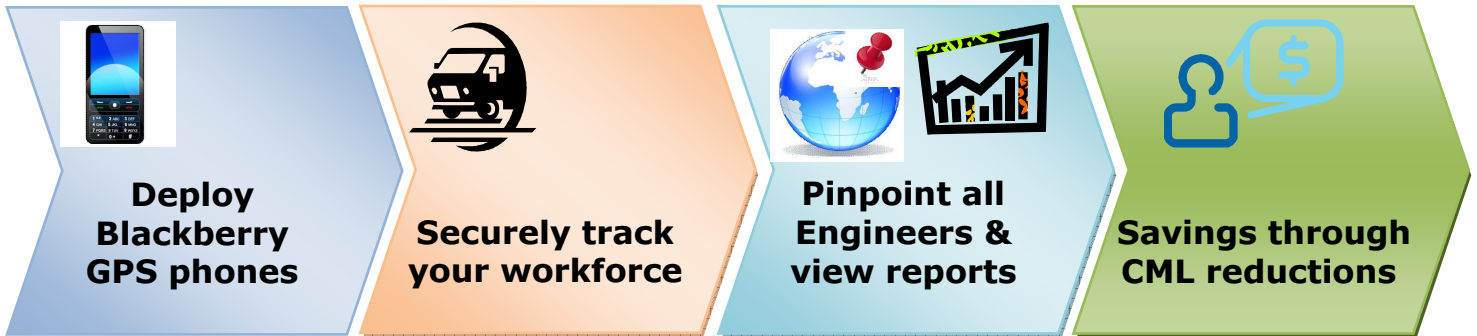

Watchberry GPS Tracking for Electricity Networks Sector

KEY FEATURES:

- Your controller, through our intelligent software, can **pinpoint** all your engineers on **one map**.
- Minimise **Customer Minutes Lost** by visually showing which engineer is closest to the next call. Improve response time.
- The data can be used to monitor the time each engineer spends both on-site and travelling.
- You are able to download reports & use for **cost accounting** purposes in timed modules (for example in 15 minute intervals).
- Helps to meet **Health & Safety** requirements for **lone workers** & **zero harm initiatives**.
- Prevents company vehicles being driven for private use.
- Follows the engineer not the vehicle. No need to phone to find out where engineers are (you already know via the web interface).
- Fully hosted secure tracking service (or, host your own service packages available).
- Integrates with your existing back office systems through web service interface.
- **Low investment cost** – less than £2 per week per device and uses your BlackBerry phone.