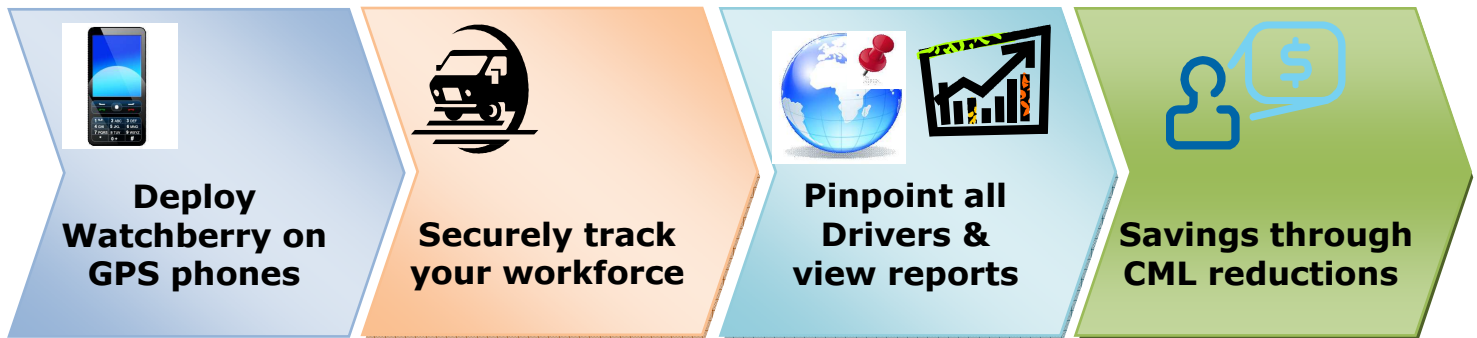

Watchberry GPS Tracking for Transportation Sector

KEY FEATURES:

- Your controller, through our intelligent software, can **pinpoint** all your drivers on **one map**.
- Minimise **Customer Minutes Lost** by visually showing which driver is closest to the next call. Improve response time.
- The data can be used to monitor the time each driver spends both on-site and travelling between sites.
- You are able to download reports & use for **cost accounting** purposes in timed modules (for example in 15 minute intervals).
- Helps to meet **Health & Safety** requirements for **lone workers** & **zero harm initiatives**.
- Prevents company vehicles being driven for private use.
- Follows the driver not the vehicle. No need to phone to find out where drivers are (you already know via the web interface).
- Fully hosted secure tracking service (or, host your own service packages available).
- Integrates with your existing back office systems through web service interface.
- **Low investment cost** – less than £2 per week per device/driver and uses your existing Blackberry, Android or iPhone.